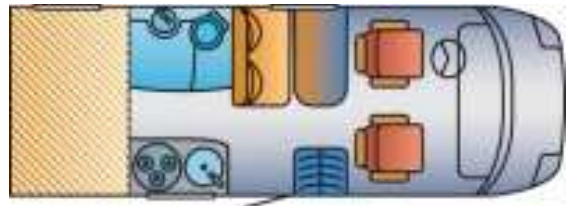

# Group B

# Hymer Van

2+1 Persons

▪ Sleeps	3
▪ Authorized place on driving	4
▪ Total length in meters	6 m
▪ Total width in meters	2,14 m
▪ Total height in meters	2,72 m
▪ Engine power	Ford 130 cv
▪ Shower with hot water	Yes
▪ Heating	Yes
▪ Air conditioning on cabin	Yes
▪ Capacity Clean Water	100 liters
▪ Capacity Residual Water	100 liters
▪ Bed Dimensions	1,95 x 1,40 m
▪ Bed Dimensions –dinned-	1,72 x 0,78 m
▪ Fridge	110 liters
▪ ABS (security element)	Yes
▪ ABS (security element)	Yes
▪ ASR (security element)	Yes
▪ RWD (security element)	Yes
▪ Outside compartment	Yes
• Cruise control	Yes
▪ Garage	Suitable for 2 bikes
▪ Bike support	No

*The camper has double bed in the back of the vehicle. Down the fixed double bed the customer have space for luggage, and with enough space for two bikes. In this small vehicle you have all the comforts of a big model (shower with hot water, fridge and sink, air conditioned on cabin, and so on. The shower is really comfortable also in winter because it has a heating exit.*