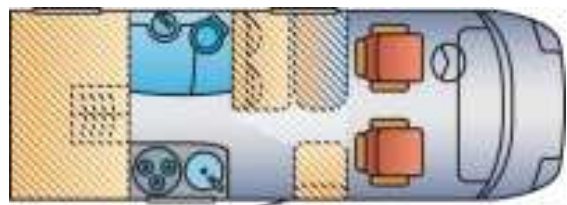

# Group B

# Hymer Van

2+1 Persons

▪ Sleeps	3
▪ Authorized place on driving	4
▪ Total length in meters	6 m
▪ Total width in meters	2,14 m
▪ Total height in meters	2,72 m
▪ Engine power	Ford 130 cv
▪ Shower with hot water	Yes
▪ Heating	Yes
▪ Air conditioning on cabin	Yes
▪ Capacity Clean Water	100 liters
▪ Capacity Residual Water	100 liters
▪ Bed Dimensions	1,95 x 1,40 m
▪ Bed Dimensions –dinned-	1,72 x 0,78 m
▪ Fridge	110 liters
▪ ABS (security element)	Yes
▪ ABS (security element)	Yes
▪ ASR (security element)	Yes
▪ RWD (security element)	Yes
▪ Outside compartment	Yes
• Cruise control	Yes
▪ Garage	Suitable for 2 bikes
▪ Bike support	No

*The camper has double bed in the back of the vehicle. Down the fixed double bed the customer have space for luggage, and with enough space for two bikes. In this small vehicle you have all the comforts of a big model (shower with hot water, fridge and sink, air conditioned on cabin, and so on. The shower is really comfortable also in winter because it has a heating exit.*